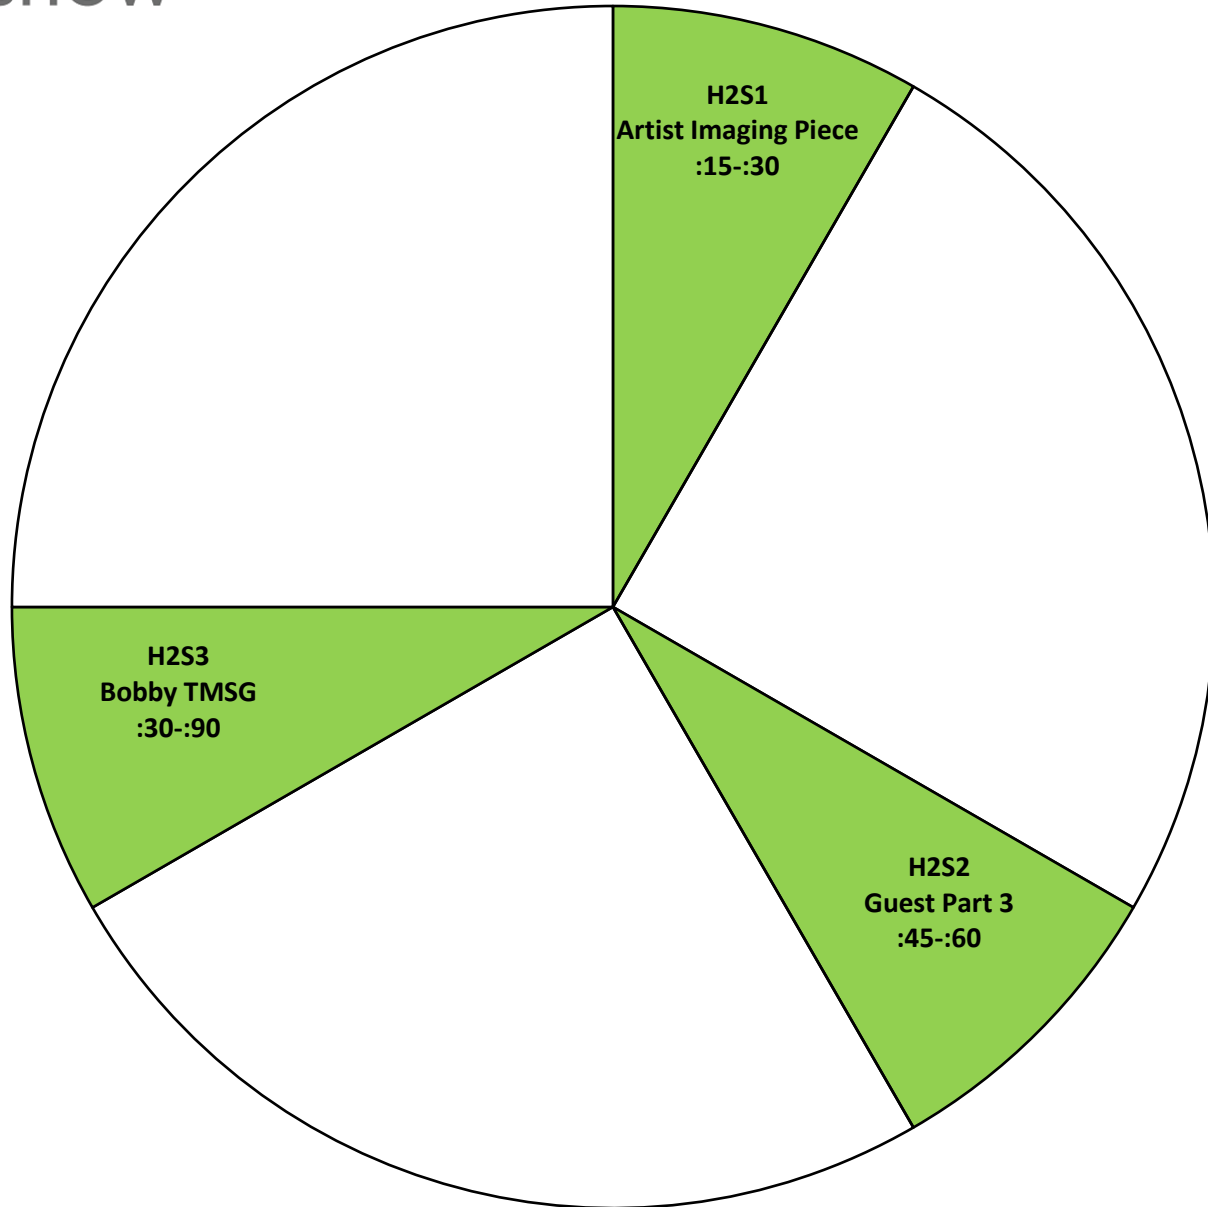

THE
**BOBBY
BONES**
SHOW

**Bobby Bones Domestic
Workparts Show
FTP
Hour 2
Effective February 8th, 2021**

premiere
NETWORKS

H2S1	H2S2	H2S3
917804 Mon	917805 Mon	917806 Mon
917824 Tues	917825 Tues	917826 Tues
917844 Weds	917845 Weds	917846 Weds
917864 Thurs	917865 Thurs	917866 Thurs
917884 Fri	917885 Fri	917886 Fri